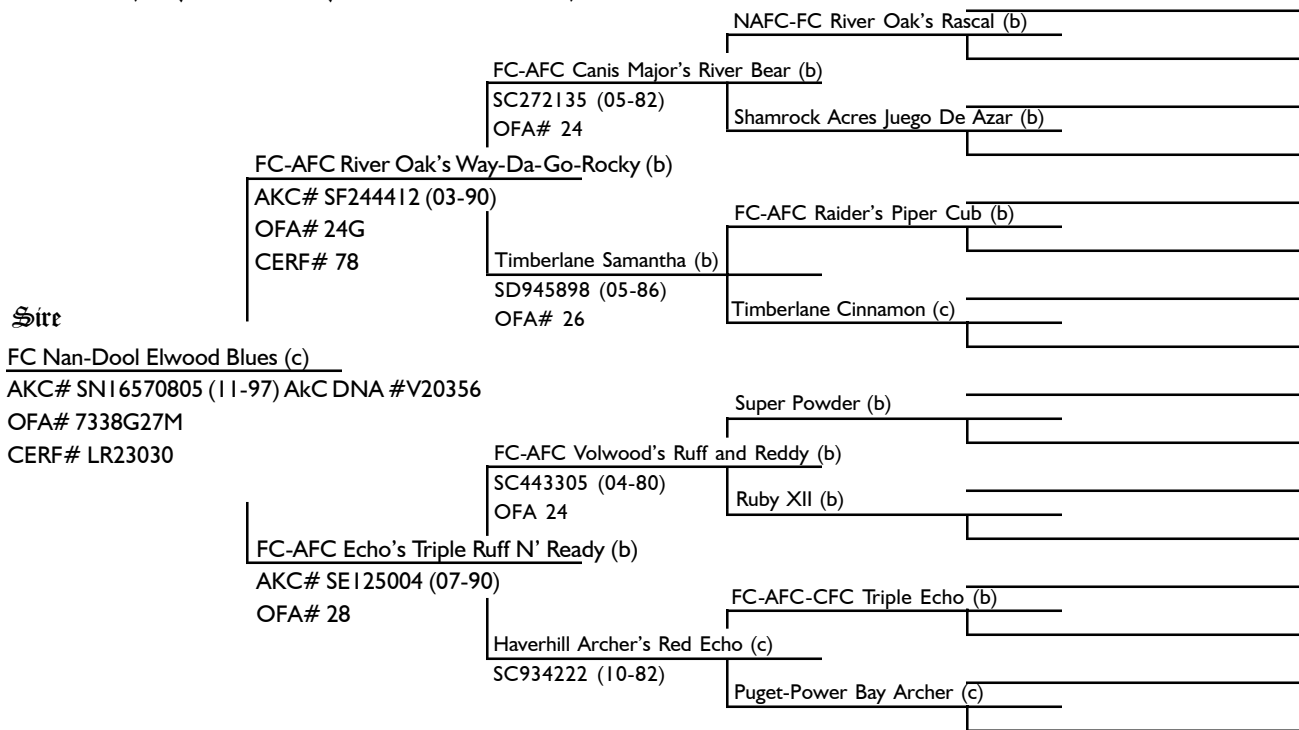

KINGSLAND LABRADORS

Kingsland's Rocky Top M.H. "Topper" (c)
 AKC# SR04856202
 OFA# LR-146415E24M-PI
 Eyes# LR-40417/2004-23
 Elbows# LR-EL24530M24-PI
 CNM# LR-CNM06-171-M-PIV
 EIC-Clear

Certificate of Pedigree

Dam

Shetoby's Northern Calypso (c)
 AKC# SN61285201
 OFA# 91990E29F-T
 CERF# LR-25220

Chuck & Teresa Meredith (253) 845-1311
 14019 81st Avenue East, Puyallup, Washington 98373