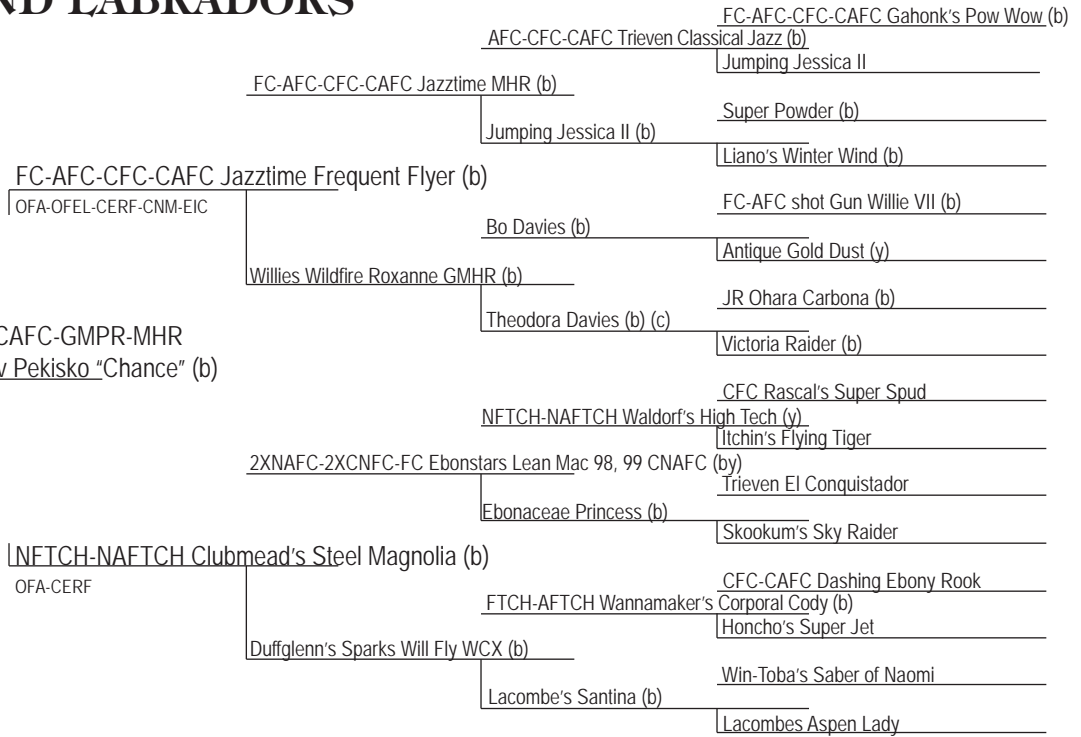

KINGSLAND LABRADORS

Sire FC-AFC-CFC-CAFC-GMPR-MHR
Jazztime Last Chance v Pekisko "Chance" (b)

AKC# SR10335801
 OFA# LR-149363G24M-PI
 CERF# LR-36363
 CNM# LR-CNM06-037-M-PIV
 OPTIGEN-PRA (normal)
 Cardiac# LR-CA1359/19M/C-PI

Rattlinridge's Jazmine "Jazzie" (b)

AKC# SR55749506
 OFA# LR-192614G53F-VPI
 OFEL# LR-EL50822F24-VPI
 CERF# LR-362784
 CNM- Clear by parentage
 Cardiologist-Clear

Certificate of Pedigree

Dam

CPR Kingsland's Have No Mercy MH "Mercy" (c)