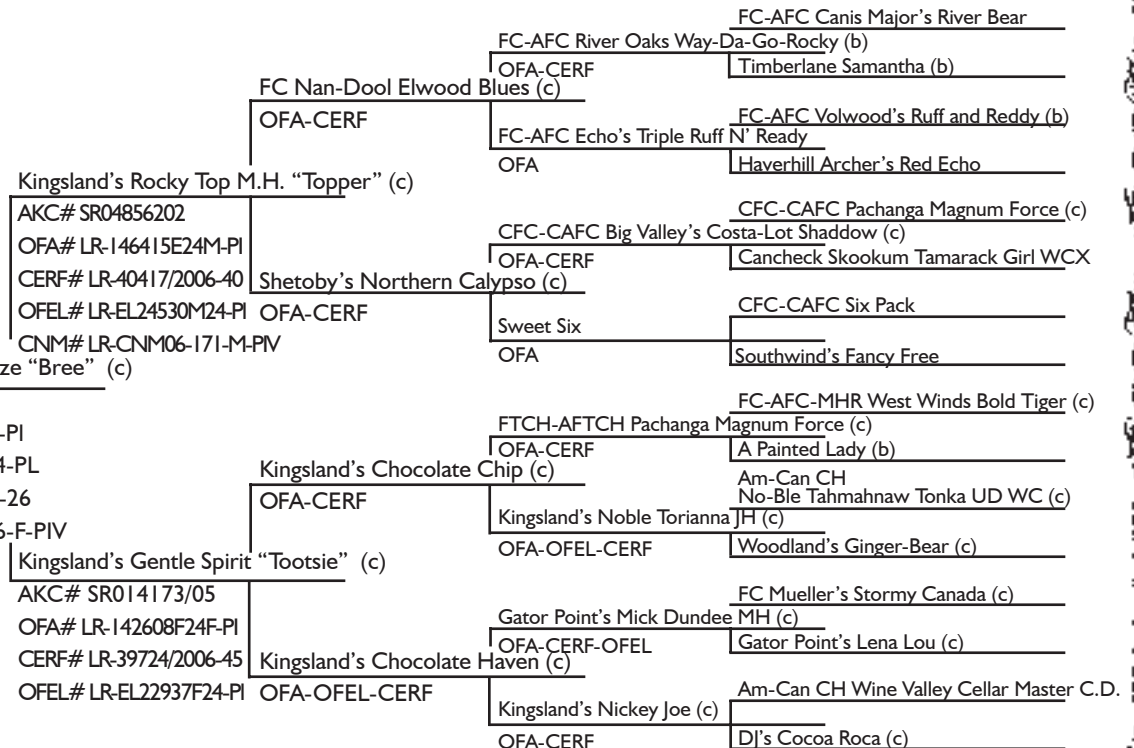

KINGSLAND LABRADORS

Sire

Int'l CH Merganser's Abram Tank MH "Abe" (c)

AKC# SR061464/02

OFA-PennHip 90th percentile

CERF# LR-41200/2008-62

CNM#LR-CNM05-137-M-PIV

Certificate of Pedigree

Dam

Kingsland's Gentle Breeze "Bree" (c)

AKC# SR32847901

OFA# LR-173785G24F-PI

OFA# LR-EL38626F24-PL

CERF# LR-51480/2008-26

CNM# LR-CNM08-226-F-PIV

Chuck & Teresa Meredith (253) 845-1311