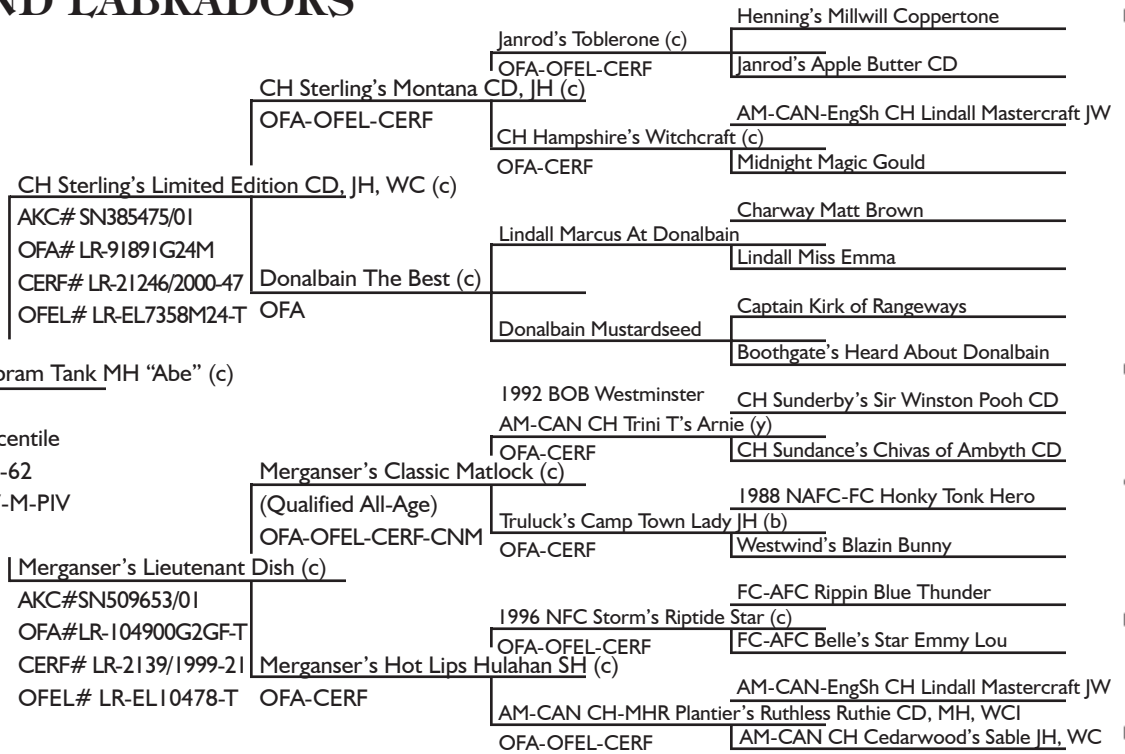

KINGSLAND LABRADORS

Sire

Int'l CH Merganser's Abram Tank MH "Abe" (c)

AKC# SR061464/02

OFA-PennHip 90th percentile

CERF# LR-41200/2008-62

CNM#LR-CNM05-137-M-PIV

Certificate of Pedigree

Dam

Kingsland's Gentle Breeze "Bree" (c)

AKC# SR32847901

OFA# LR-173785G24F-PI

OFA# LR-EL38626F24-PL

CERF# LR-51480/2008-26

CNM# LR-CNM08-226-F-PIV

Chuck & Teresa Meredith (253) 845-1311