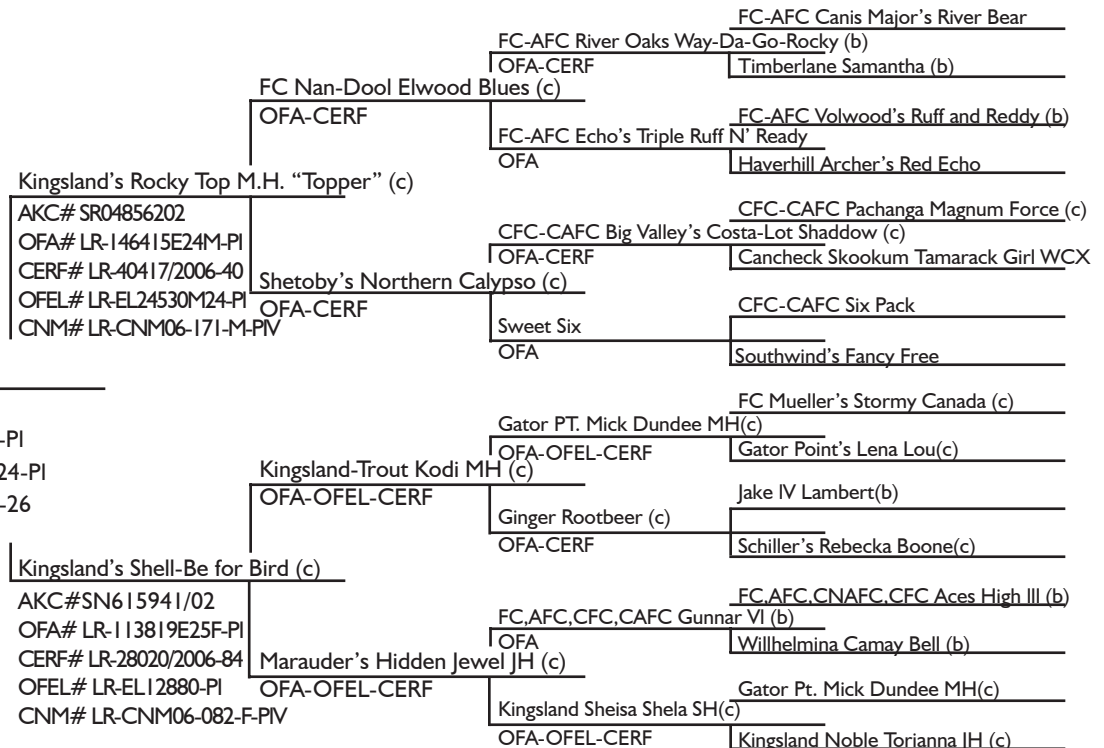

## Certificate of Pedigree

## Dam

Kingsland's Miss Molly

AKC# SR32849201

OFA# LR-173723G24F-PI

Elbows# LR-EL38585F24-PI

CERF# LR-51478/2008-26

CNM Clear

Chuck & Teresa Meredith (253) 845-1311