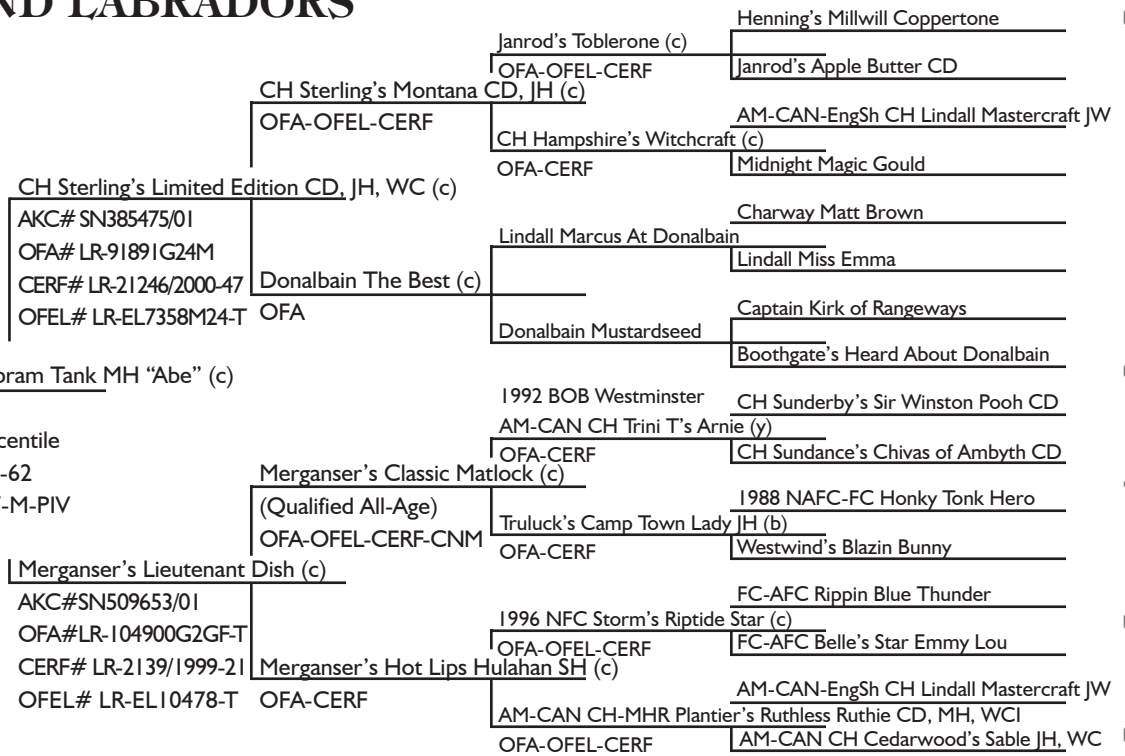

# KINGSLAND LABRADORS

## Sire

Int'l CH Merganser's Abram Tank MH "Abe" (c)

AKC# SR061464/02

OFA-PennHip 90th percentile

CERF# LR-41200/2008-62

CNM#LR-CNM05-137-M-PIV

## Certificate of Pedigree