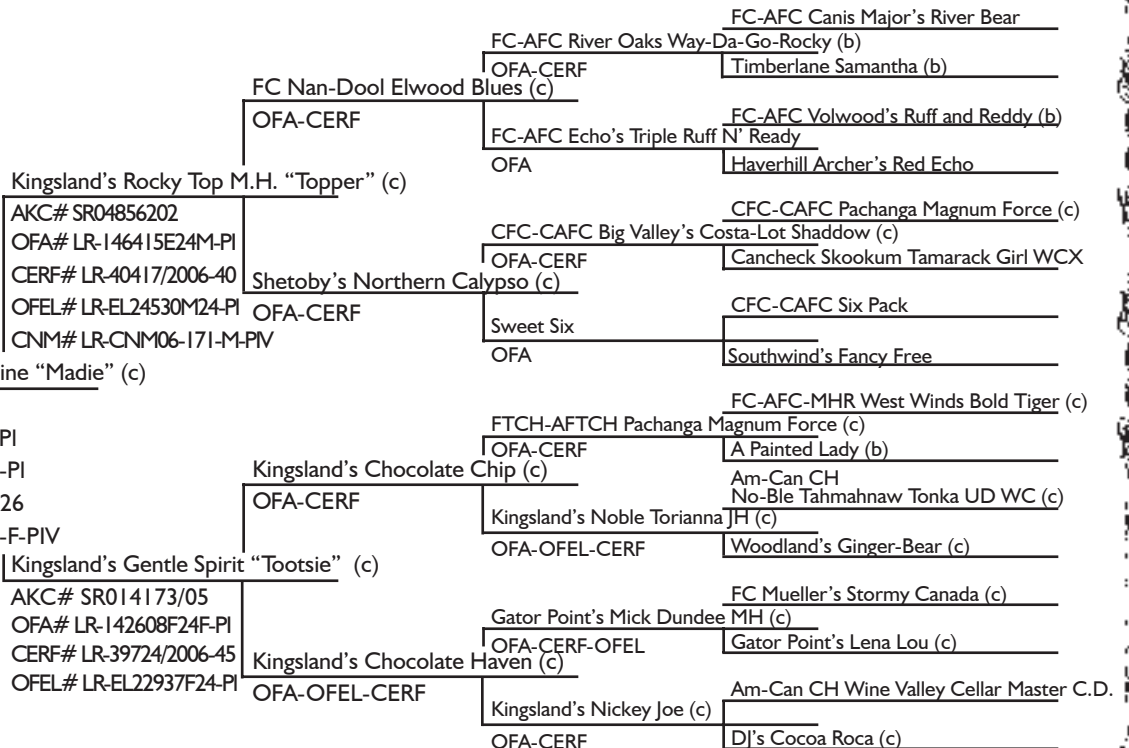

## Certificate of Pedigree

## Dam

Kingsland's Sweet Madeline "Madie" (c)

AKC# SR32847902

OFA# LR-173786G24F-PI

OFEL# LR-EL38627F24-PI

CERF# LR-51479/2008-26

CNM# LR-CNM08-227-F-PIV

Chuck & Teresa Meredith (253) 845-1311