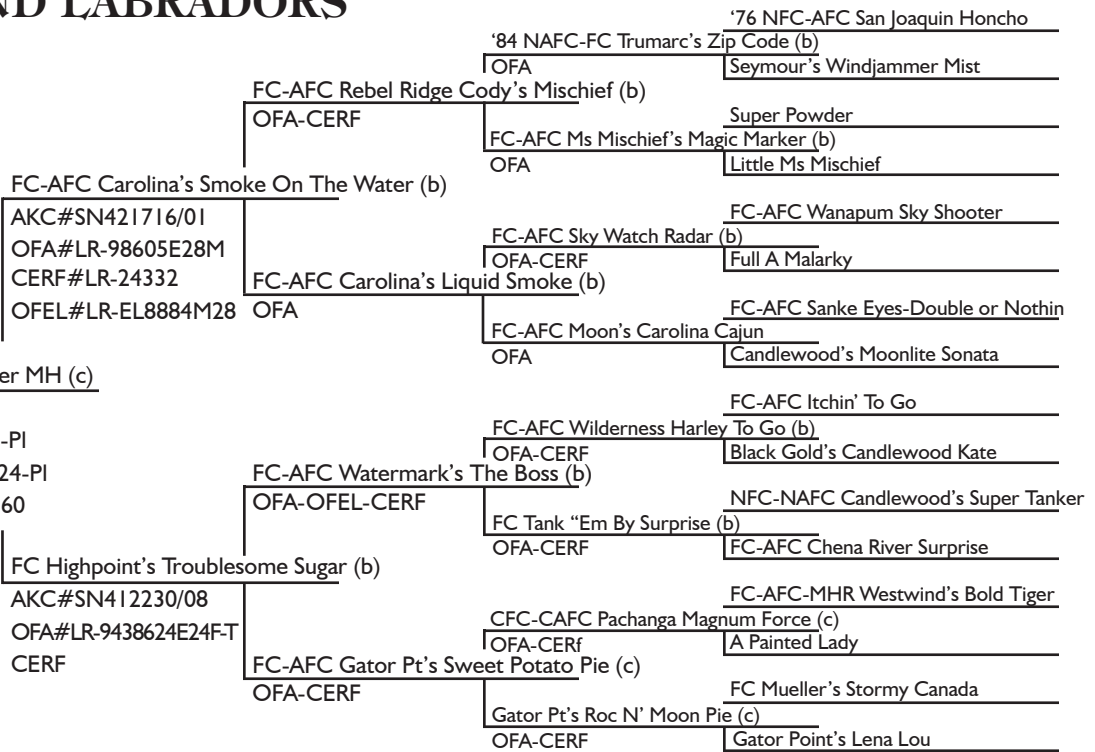

# KINGSLAND LABRADORS

## Sire

Merganser's Ferris Bueller MH (c)

AKC# SR06979101

OFA# LR-151120G24M-PI

Elbows# LR-EL26649M24-PI

CERF# LR-37170/2008-60

CNM- Clear

## Certificate of Pedigree